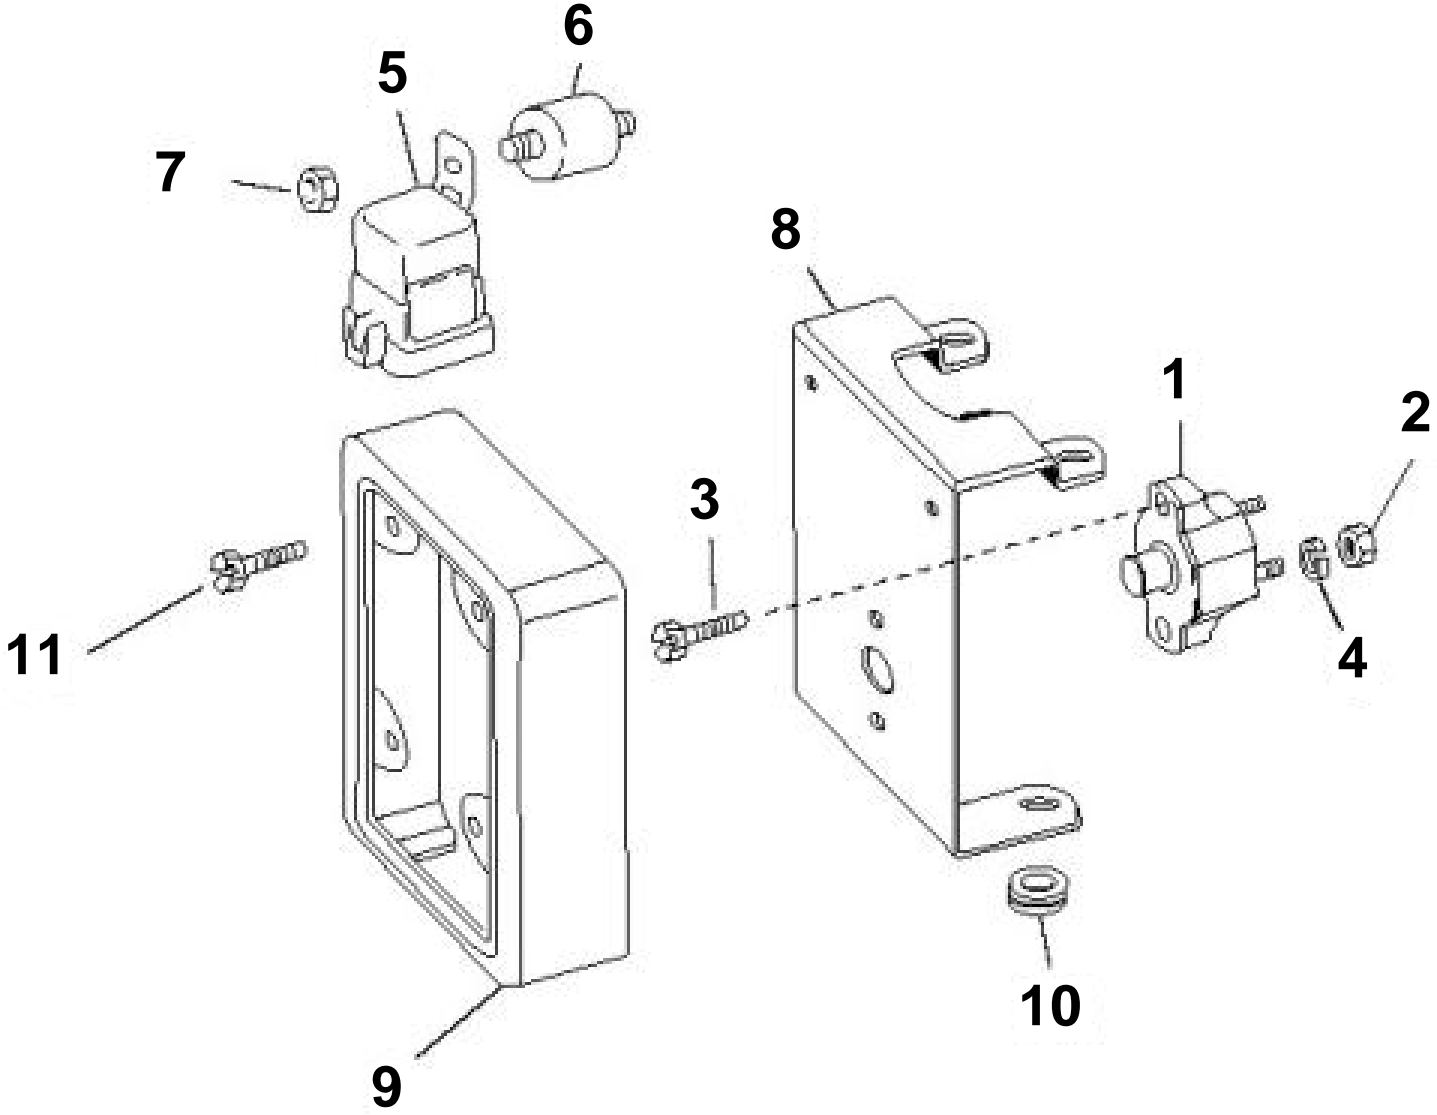

ENGINE WIRE HARNESS BRACKET

ENGINE WIRE HARNESS BRACKET

REF	PART NO.	QTY	DESCRIPTION	NOTES
1	3854164	1	Fuse, 50A	Main pump; trim pump
2	3852064	2	Nut, Circuit breaker terminals	
3	3853620	2	Screw, Circuit breaker to bracket	
4	3852001	2	Lock washer, Circuit breaker terminals	
5	3854138	1	Relay, Starter motor	
6	3850234	1	Isolation, Relay mounting	
7	3852118	1	Nut, Relay to isolator	
8	3860368	1	Bracket, Circuit breaker & engine cable	
9	3860369	1	Cap, Circuit breaker bracket	
10	941263	2	Grommet, Circuit breaker bracket	
11	3860524	4	Locking pin, Circuit breaker cover to bracket	